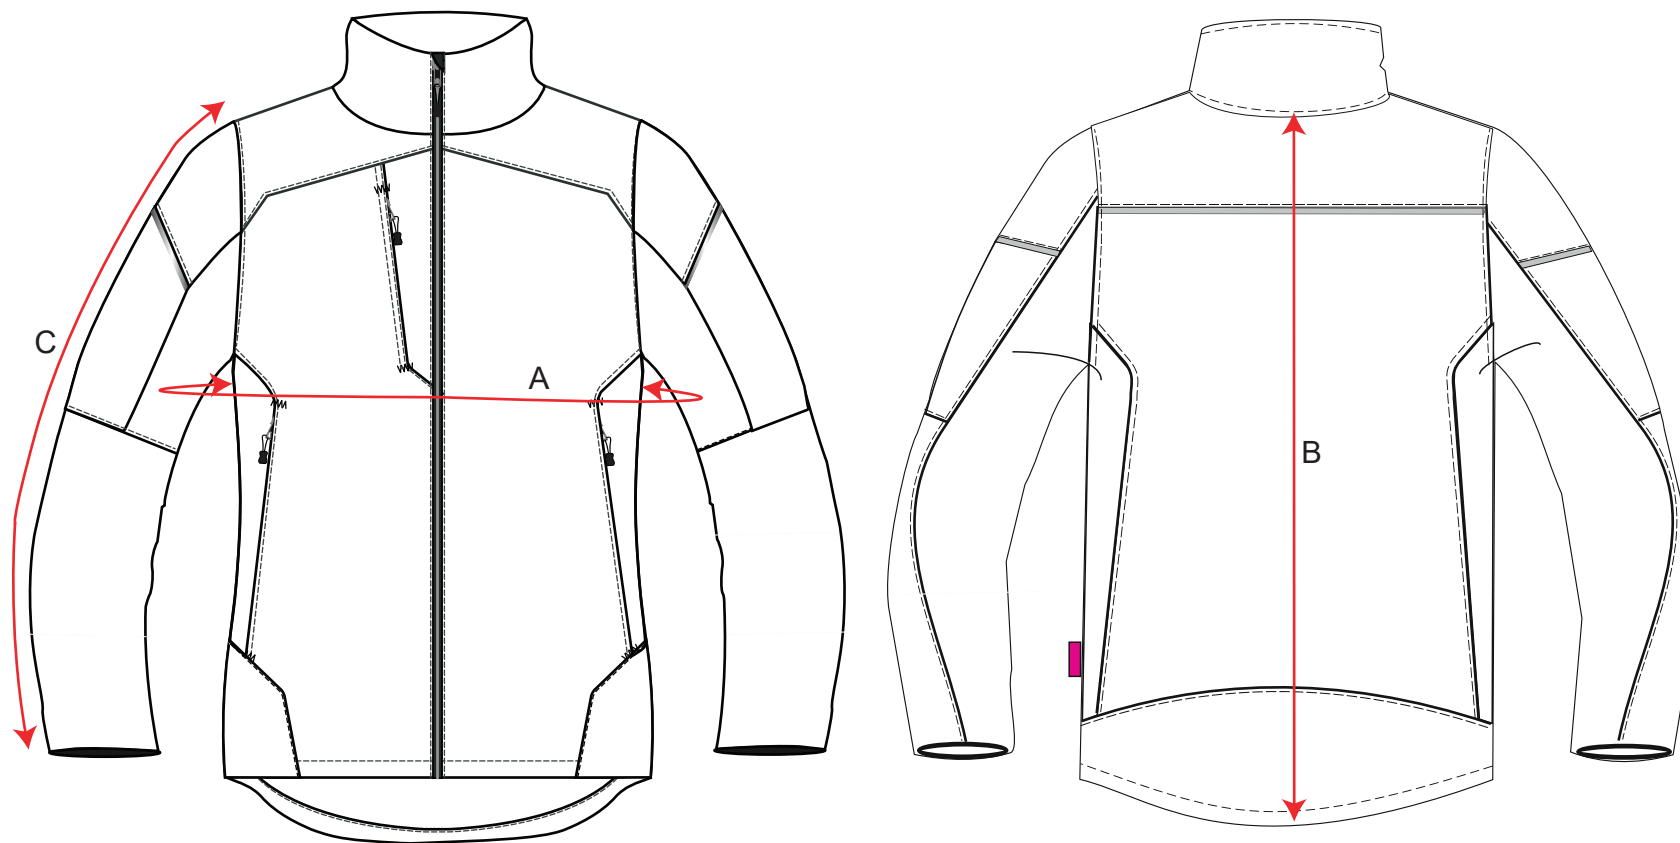

STYLE NO: T620

DESCRIPTION: PW3 Flex Shell Jacket

**ALL MEASUREMENTS IN CM AND ON THE FLAT**

		XS	S	M	L	XL	2XL	3XL	4XL	5XL
Chest	A	50	54	58	62	66	70	74	78	82
Nape to Hem	B	73	73	74	74	75	75	76	76	77
Sleeve Length	C	63.5	64.5	65.5	67	68.5	69.5	70.5	71.5	72.5