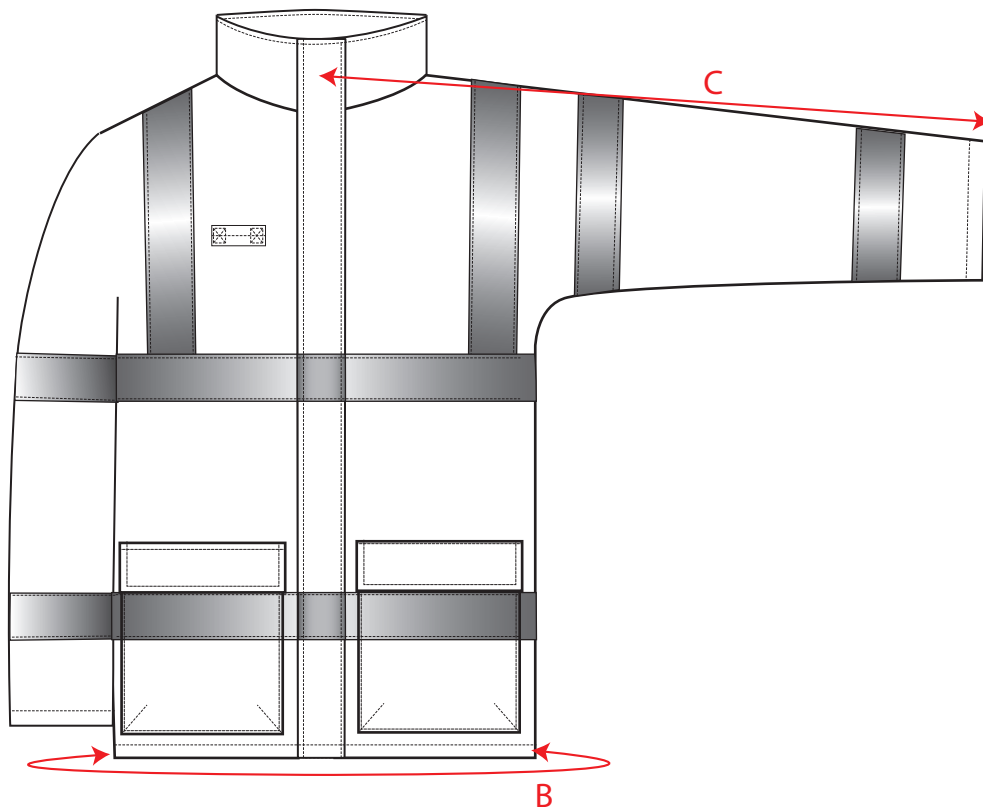

STYLE NO:

S785

DESCRIPTION:

Bizflame Rain Jacket

Size		XS	S	M	L	XL	XXL	3XL	4XL	5XL	6XL
Jacket Chest	A	110	118	126	134	142	150	158	166	178	190
Sleeve Length	B	88.5	90	91.5	93	94.5	96	97.5	98.5	99.5	100.5
Nape to Hem	C	80.50	81.5	82.5	83.5	84.5	85.5	86.5	87.5	88.5	89.5