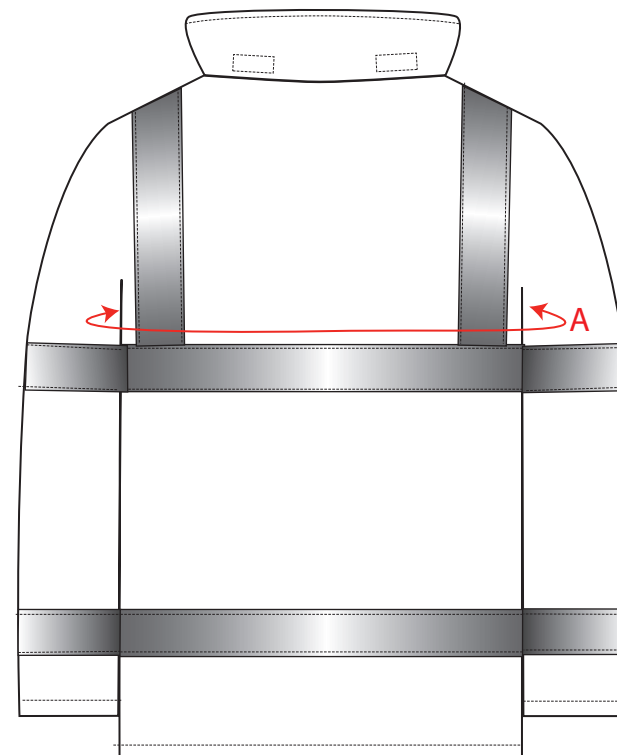

STYLE NO:

S785

DESCRIPTION:

Bizflame Rain Jacket

Size		XS	S	M	L	XL	XXL	3XL	4XL	5XL	6XL
Jacket Chest	A	110	118	126	134	142	150	158	166	178	190
Sleeve Length	B	88.5	90	91.5	93	94.5	96	97.5	98.5	99.5	100.5
Nape to Hem	C	80.50	81.5	82.5	83.5	84.5	85.5	86.5	87.5	88.5	89.5