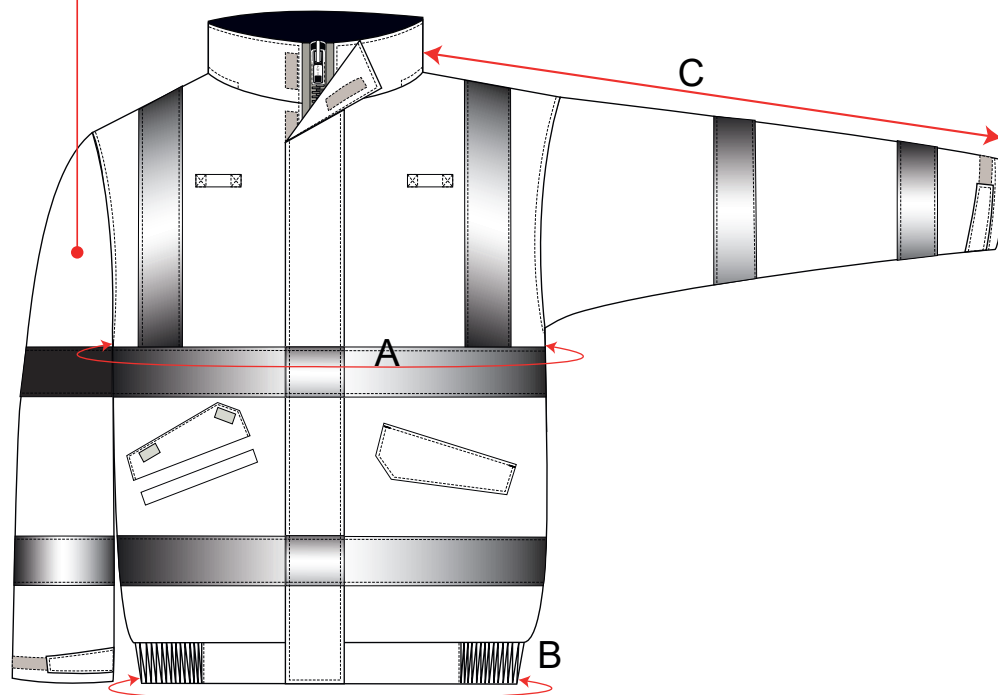

STYLE NO: S783	DESCRIPTION: Bizflame Rain Bomber Jacket
----------------	--

Grid Fabric

		XS	S	M	L	XL	XXL	3XL	4XL	5XL	6XL
Jacket Chest	A	110	118	126	134	142	150	158	166	178	190
Collar to Cuff	B	81	82	83	84	85	86	87	88	89	90
Nape to Hem	C	68	68	70	70	72	72	72	74	75	75