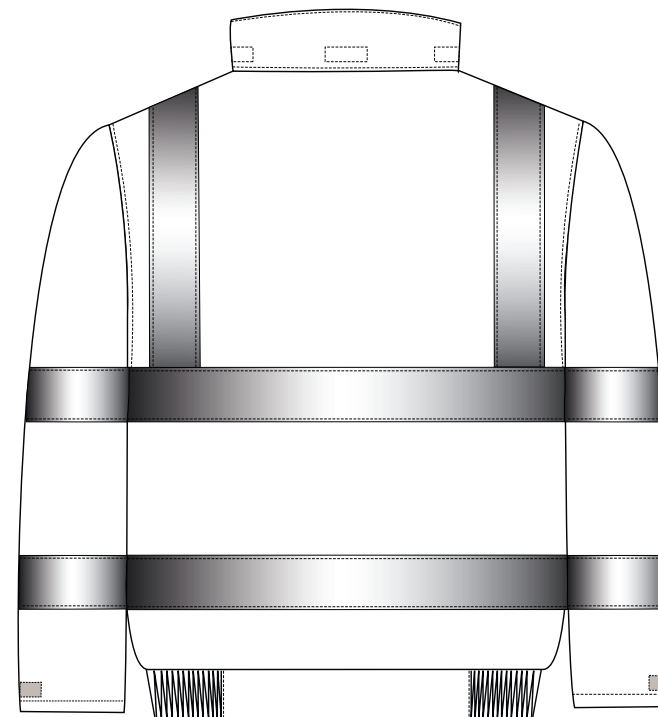

STYLE NO: S783	DESCRIPTION: Bizflame Rain Bomber Jacket
----------------	--

Grid Fabric

		XS	S	M	L	XL	XXL	3XL	4XL	5XL	6XL
Jacket Chest	A	110	118	126	134	142	150	158	166	178	190
Collar to Cuff	B	81	82	83	84	85	86	87	88	89	90
Nape to Hem	C	68	68	70	70	72	72	72	74	75	75