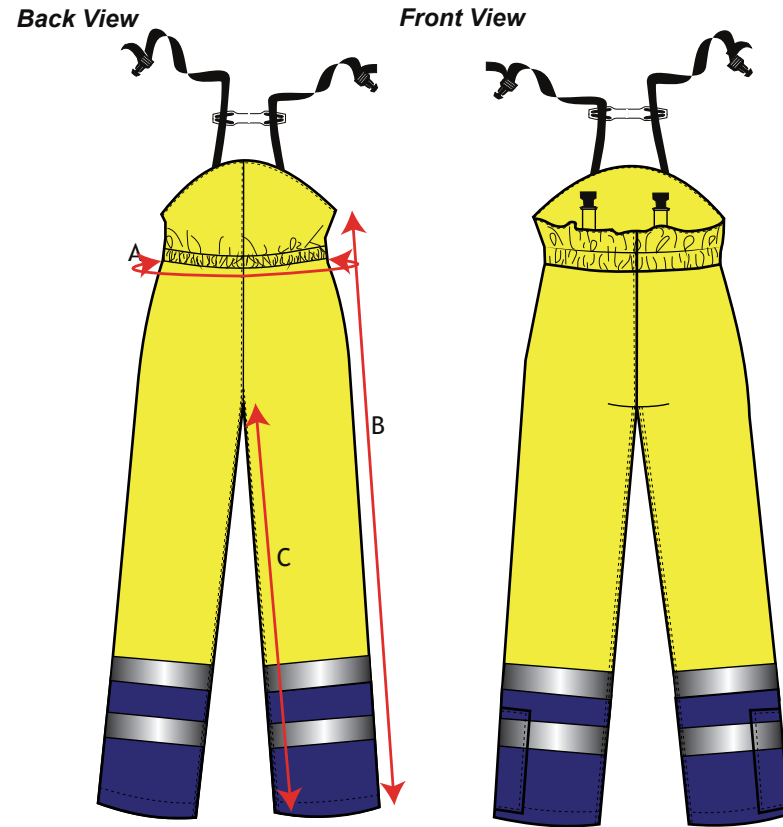

STYLE NO: S782	DESCRIPTION: Bizflame Rain Multi-Protection Trousers
----------------	------------------------------------------------------

To fit waist		76-80	84-88	92-96	100-104	108-112	116-120	124-128	132-136	Tol
measurements to be taken flat		S	M	L	XL	XXL	3XL	4XL	5XL	
Waist Relaxed	A	57	65	73	81	89	97	105	113	1cm
Outside leg (inc wasitband)	B	112	113	114	115	116	117	118	119	1.5cm
Inside Leg (31" leg)	C	81	81	81	81	81	81	81	81	min