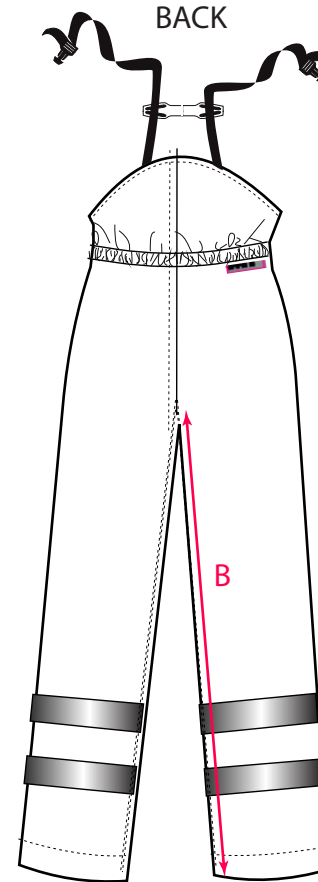

BASE STYLE: S780

DESCRIPTION: Bizflame Rain Hi-Vis FR Shell Trousers

FABRIC: 98% Polyester, 2% Carbon Fibre

Orange, Yellow

Descriptions		S	M	L	XL	XXL	3XL	4XL	5XL
Waist relaxed	A	57.00	65.00	73.00	81.00	89.00	97.00	105.00	113.00
Inside leg length	B	81.00	81.00	81.00	81.00	81.00	81.00	81.00	81.00