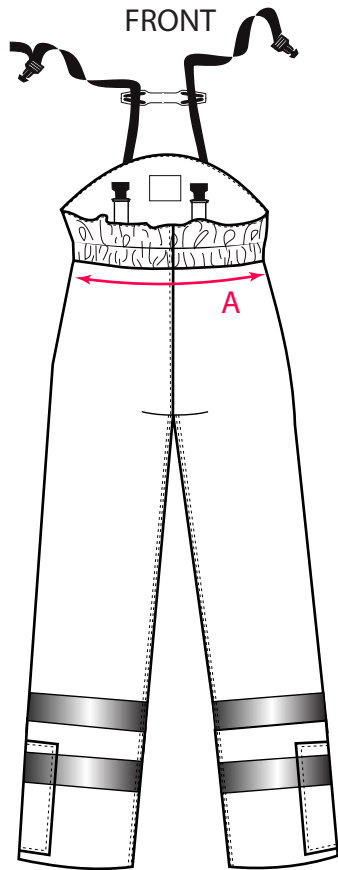

BASE STYLE: S780

DESCRIPTION: Bizflame Rain Hi-Vis FR Shell Trousers

FABRIC: 98% Polyester, 2% Carbon Fibre

Orange, Yellow

Descriptions		S	M	L	XL	XXL	3XL	4XL	5XL
Waist relaxed	A	57.00	65.00	73.00	81.00	89.00	97.00	105.00	113.00
Inside leg length	B	81.00	81.00	81.00	81.00	81.00	81.00	81.00	81.00