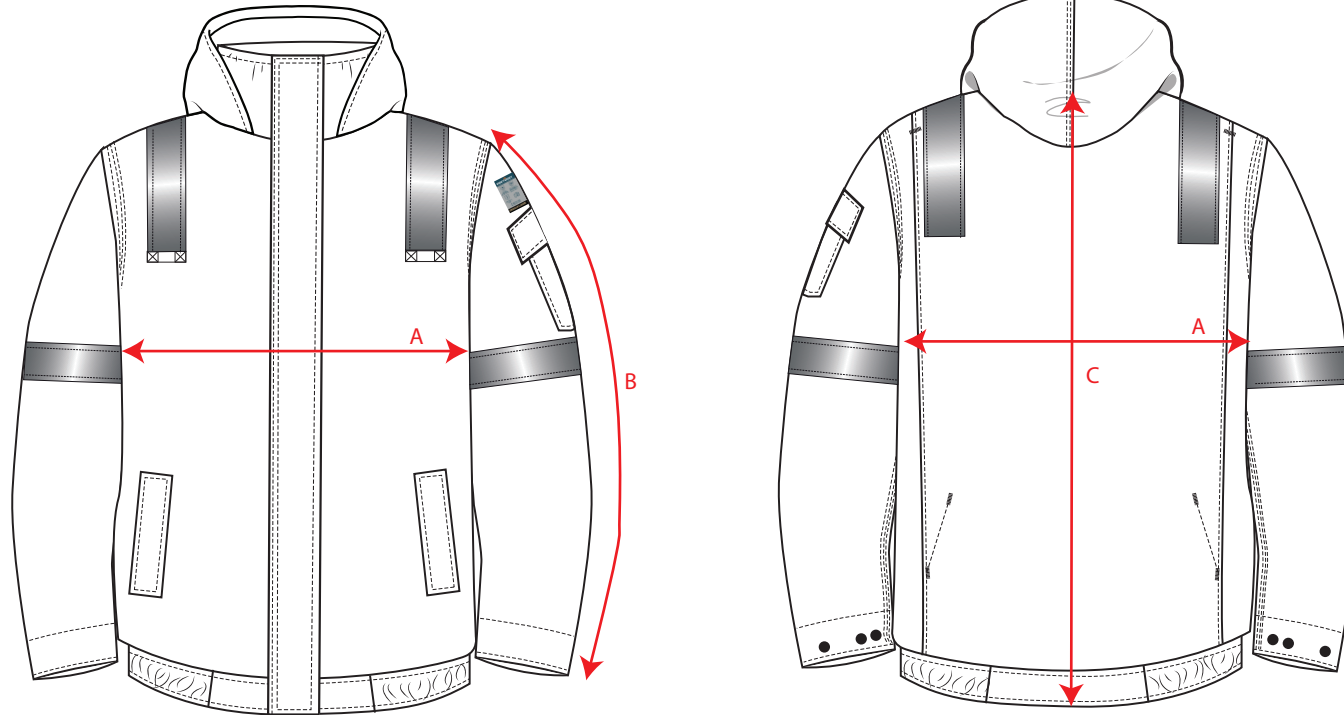

STYLE NO: **FR731**

DESCRIPTION: BIZFLAME WORK+ FR INSULATED BOMBER JACKET

Descriptions		XS	S	M	L	XL	XXL	3XL
Chest Width	A	110.00	118.00	126.00	134.00	142.00	150.00	158.00
Sleeve Length	B	81.00	82.00	83.00	84.00	85.00	86.00	87.00
Back Length	C	70.00	72.00	74.00	74.00	76.00	76.00	76.00