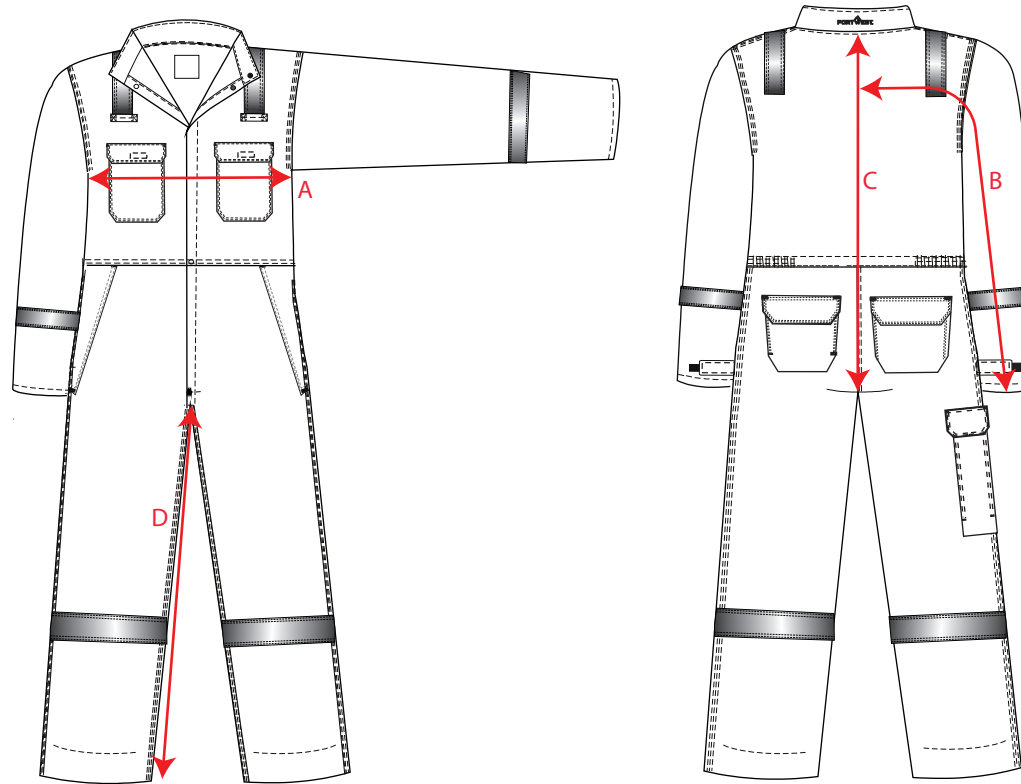

STYLE NO: **FR513**

DESCRIPTION: **BIZFLAME WORK+ FR COVERALL**

Descriptions		S	M	L	XL	XXL	3XL
Chest Width	A	110.00	118.00	126.00	138.00	146.00	154.00
Sleeve Length	B	82.00	83.00	84.00	85.00	86.00	87.00
Back Length	C	93.00	95.00	97.00	100.00	102.00	104.00
Inside Leg Length	D	79.50	79.50	79.50	79.50	79.50	79.50