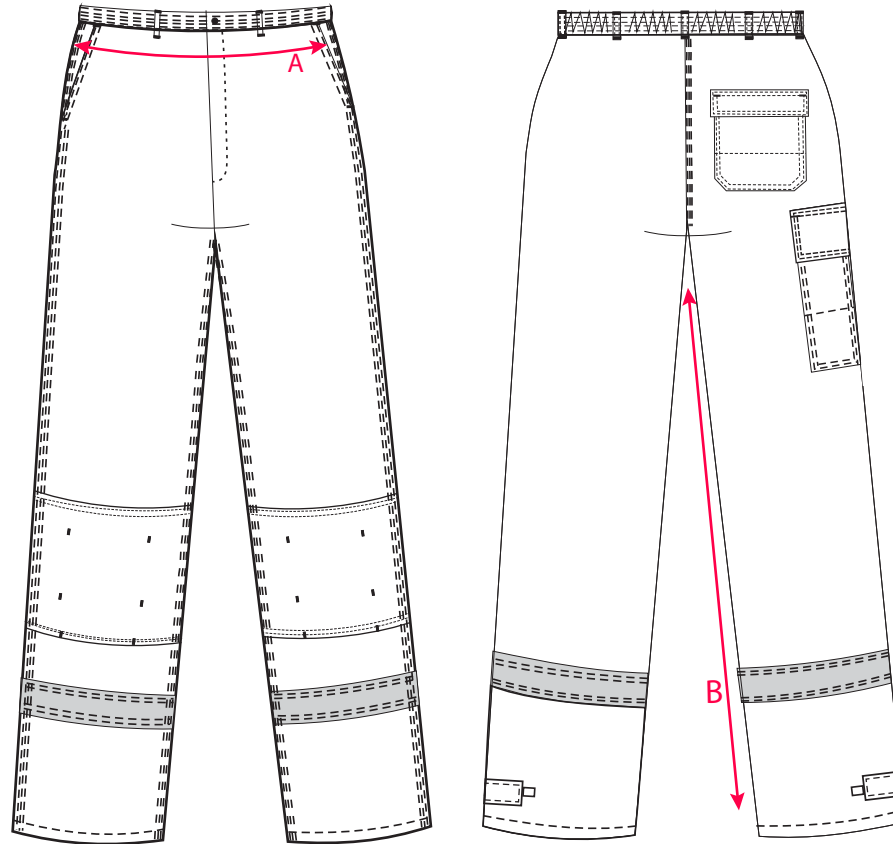

BASE STYLE: FR445

DESCRIPTION: Bizflame Work FR women's Trousers

FABRIC: 99% Cotton, 1% Carbon Fibre

Navy, Orange

Descriptions		XS	S	M	L	XL	XXL	3XL	4XL	5XL
Waist relaxed	A	34.00	36.00	42.00	44.25	50.50	54.00	57.50	60.75	64.00
Inside leg length	B	74.00	74.00	74.00	74.00	74.00	74.00	74.00	74.00	74.00