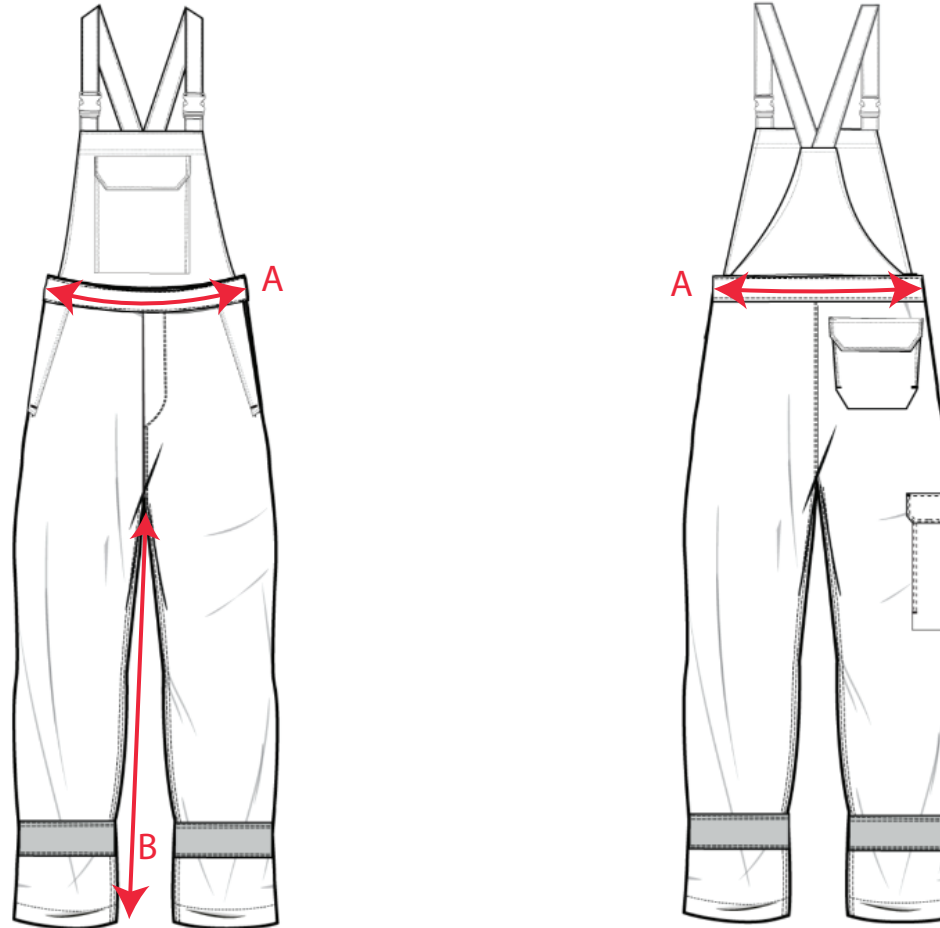

STYLE NO: **FR418**

DESCRIPTION: BIZFLAME WORK+ FR BIB AND BRACE

Descriptions		XS	S	M	L	XL	XXL	3XL	4XL	5XL
Waist relaxed	A	82.00	90.00	98.00	106.00	114.00	122.00	130.00	138.00	146.00
Inside leg length	B	79.00	79.00	79.00	79.00	79.00	79.00	79.00	79.00	79.00