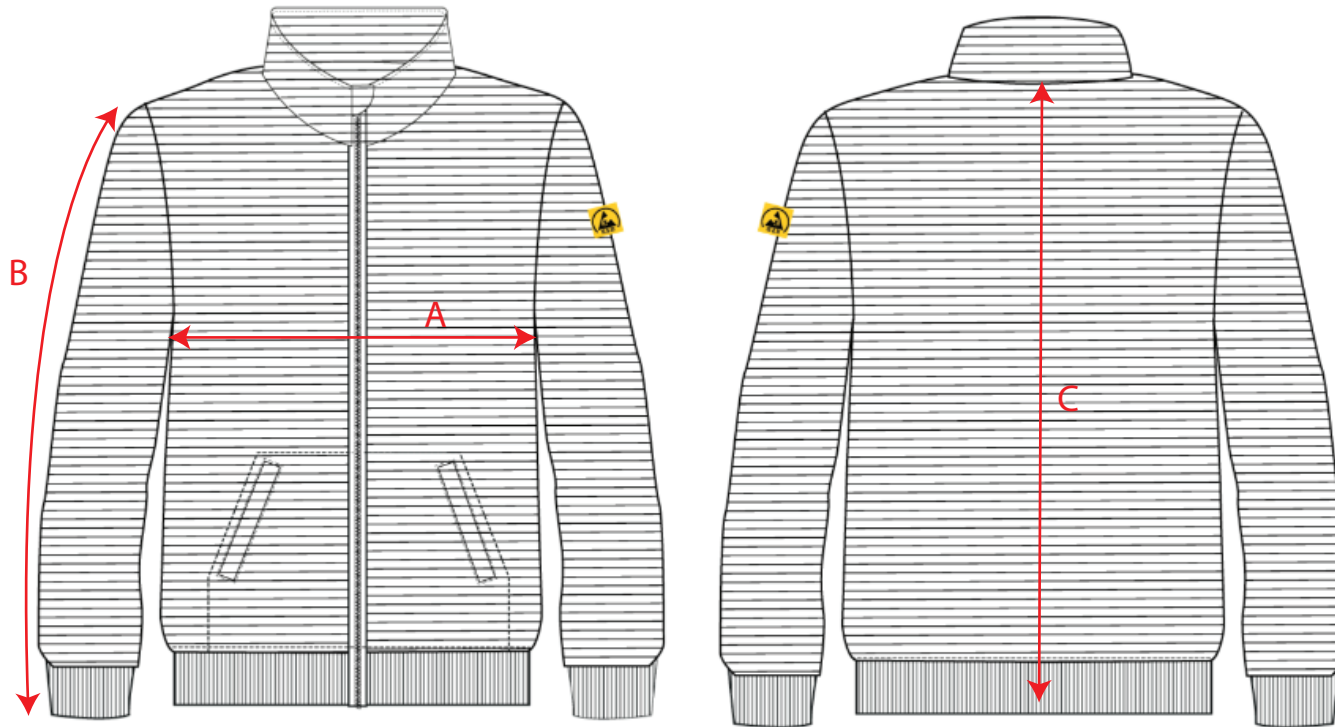

STYLE NO: AS25	DESCRIPTION: Anti-Static ESD Zip Sweatshirt
-----------------------	--

Descriptions		XS	S	M	L	XL	XXL	3XL
Chest Width	A	46.00	52.00	56.00	60.00	66.00	70.00	74.00
Sleeve Length	B	67.00	68.50	69.50	70.50	72.00	73.00	74.00
Back Length	C	71.00	72.00	73.00	74.00	76.00	78.00	80.00